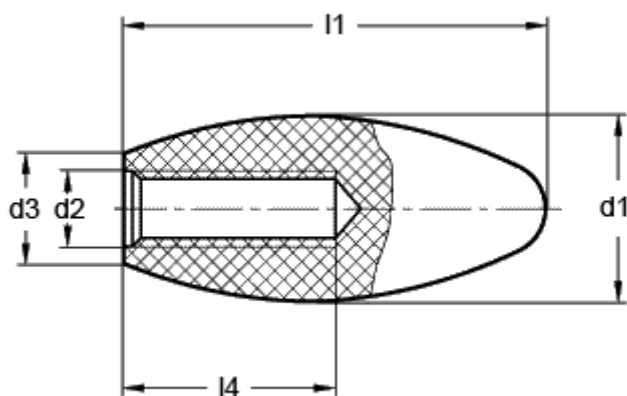

Article number: 20140439

Description: E+G Elliptical shaped knob GN 201-30-M12

Measures

d_1	= 30
d_2	= M12
d_3	= 16
l_1	= 65
l_2 min.	= 26